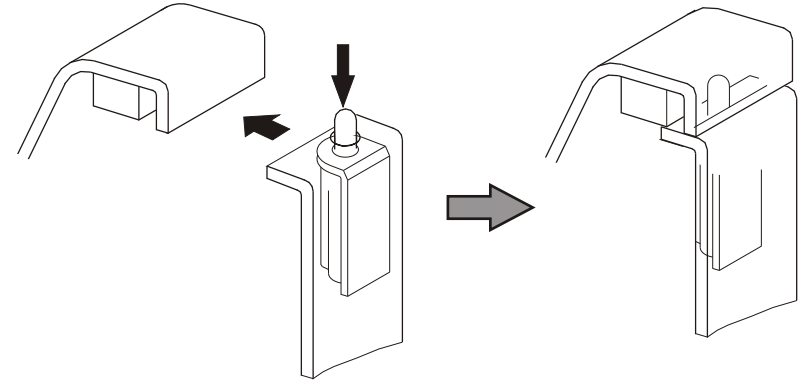

IP00003.2 Winnipeg, Panama, Austin, Sydney - Panel connection

ZA110601010028	130601010	130805085	
			1x
2x	2x (3.9x32mm)	2x (Ø8mm)	

Detail A - A

Detail A - A